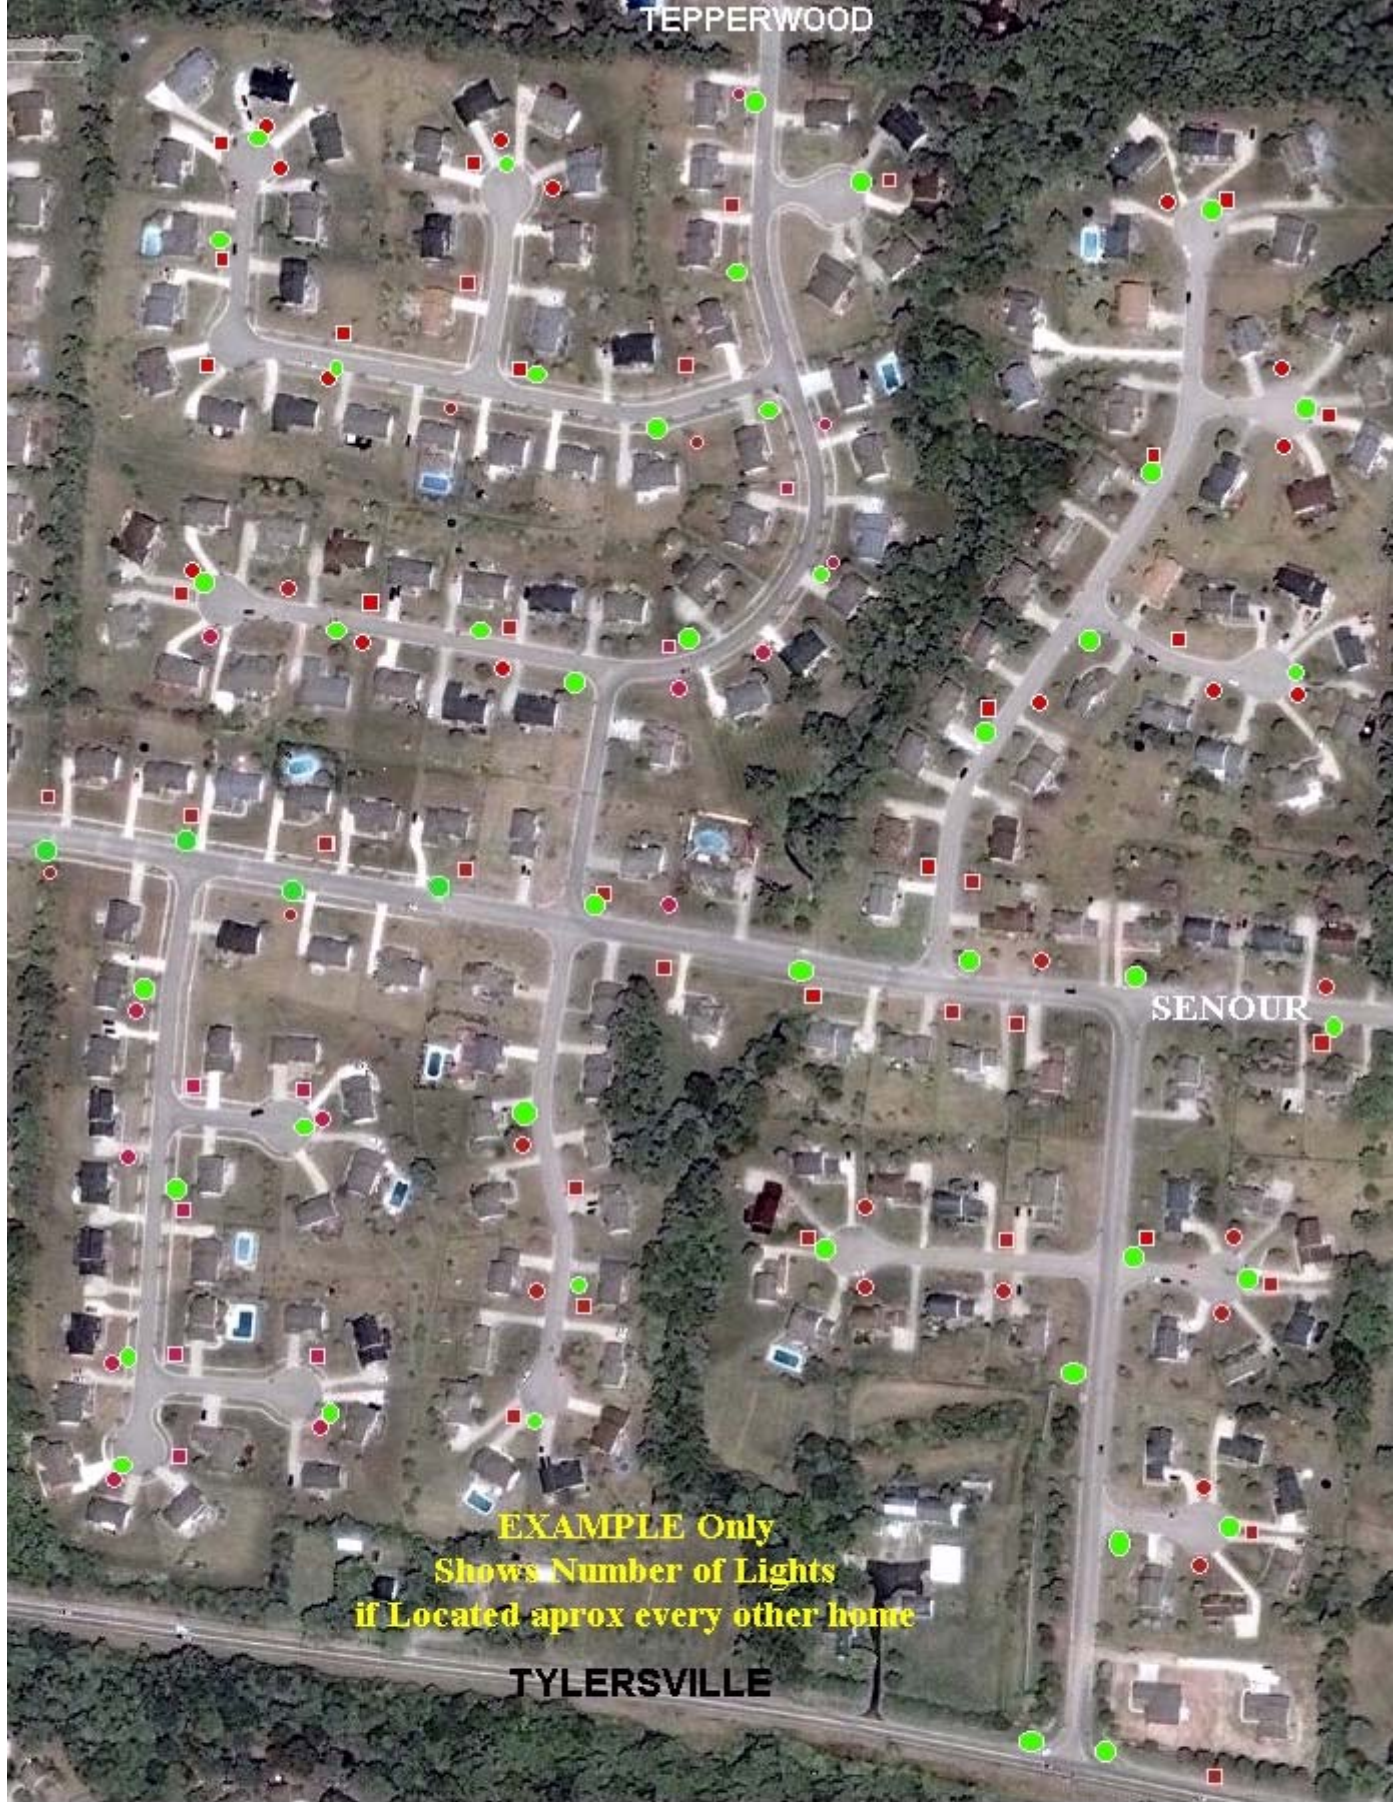

TEPPERWOOD

SENOUR

EXAMPLE Only
Shows Number of Lights
if Located approx every other home

TYLERSVILLE

KEY to COLOR SYMBOLS

-  - Existing Electric Service (Transformer & Connection Box)
-  - Existing Electrical Service (Connection Box)
-  - Architectural Street Light (Example)